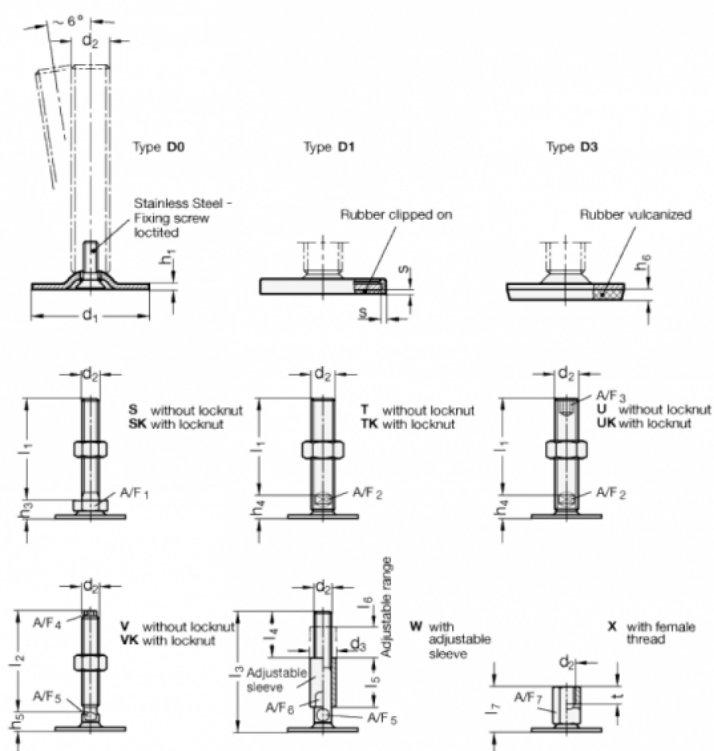

Article number: 204160M16160D3W

Description: E+G levelling foot  
GN 41-60-M16-160-D3-W

Note: W With adjustable sleeve , Hygienic Version, Wrench flat at the bottom

## Measures

A/F5 = 12	I4 = 45
A/F6 = 20	I5 = 45
d1 = 60	I6 = 29
d2 = M16	s =
d3 = 24	
h1 = 2.5	
h6 = 4.5	
I3 = 160	